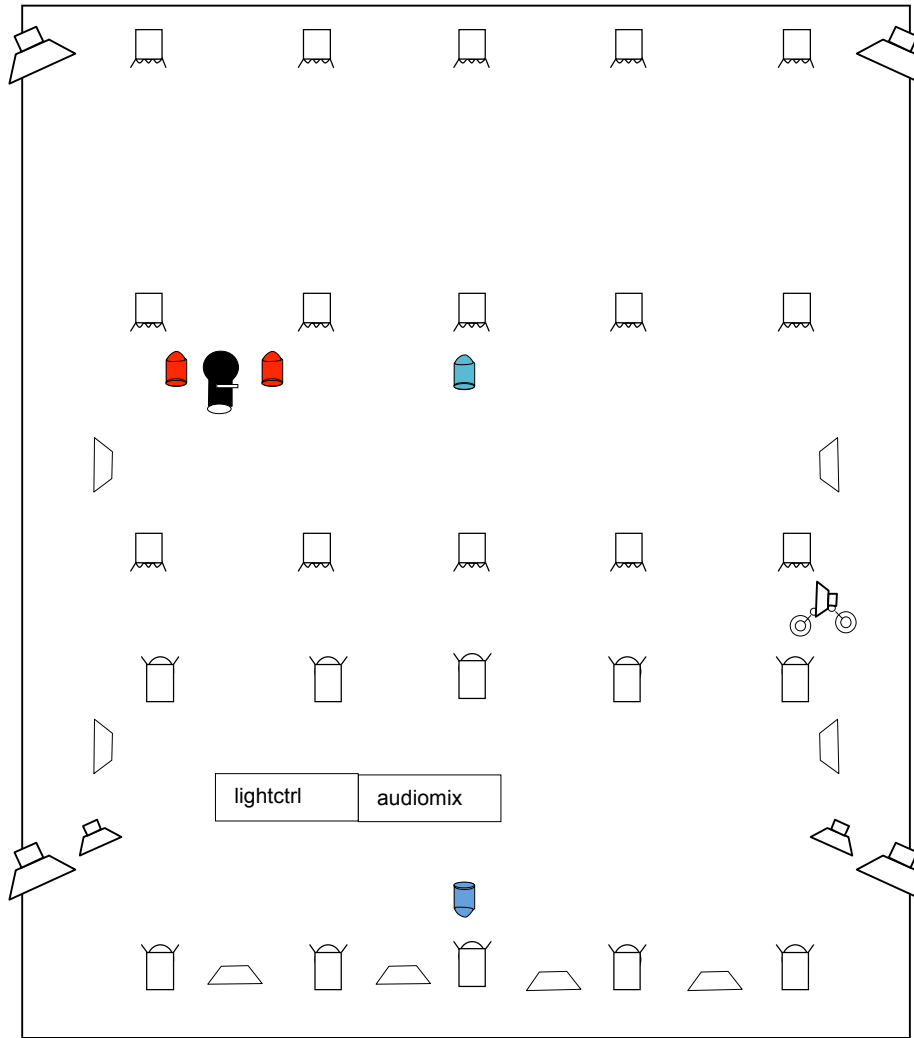

'Speech'
Barbara Matijevic & Giuseppe Chico

9,5m

LIGHT :

15 X PC 1kw + barndoors
15 X Fresnel 1kw + barnd.
8 X asymmetric flood 1kw
1 X zoomprofile 1kw 41°
2 X PAR64 narrow
2 X PAR64 medium + L106
(blue coloured pars on plan=
Lee 202)
All other lights : no colour
Light operated from stage
by performer.

SOUND:

FOH (rigged) + 2 floor FOH
Upstage L/R
speakers(rigged)
1 small mixing desk
(6in/6out) on stage operated
by performer
1 X monitor on trolley
5 X SM 58 microphones
1 X SM 81 cond.type mic.
1 X SM 57 microphone
6 high microphone stands
3 mic table stands
min. 8 X 10m XLR cable

SET :

Wood floor, no dancecarpet
No masking
1 lectern (see attached
photo+plan)

contact: beppe@no-log.org